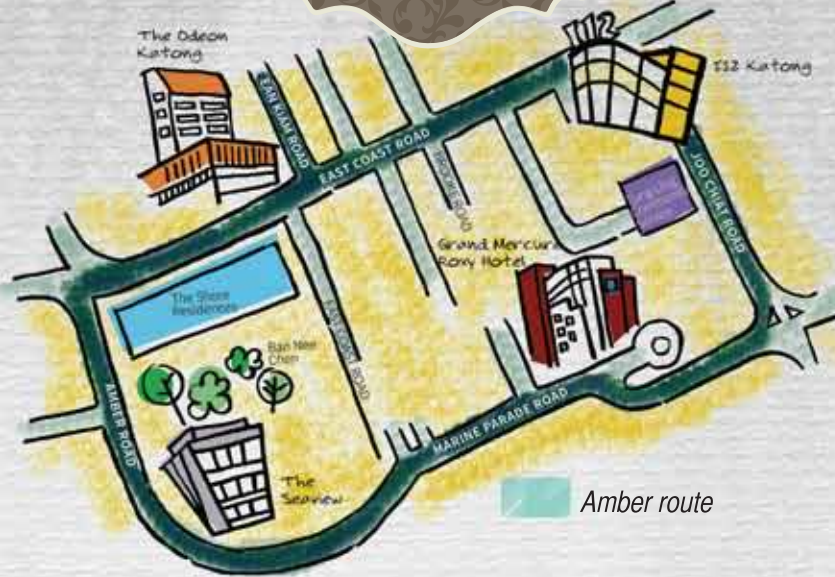

Amber route