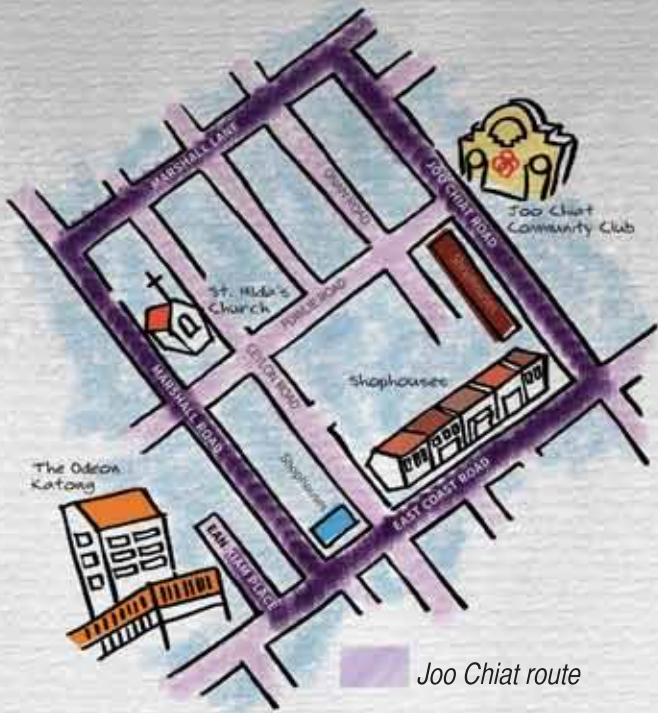

Katong Walk

KNOW YOUR COMMUNITY

Joo Chiat route